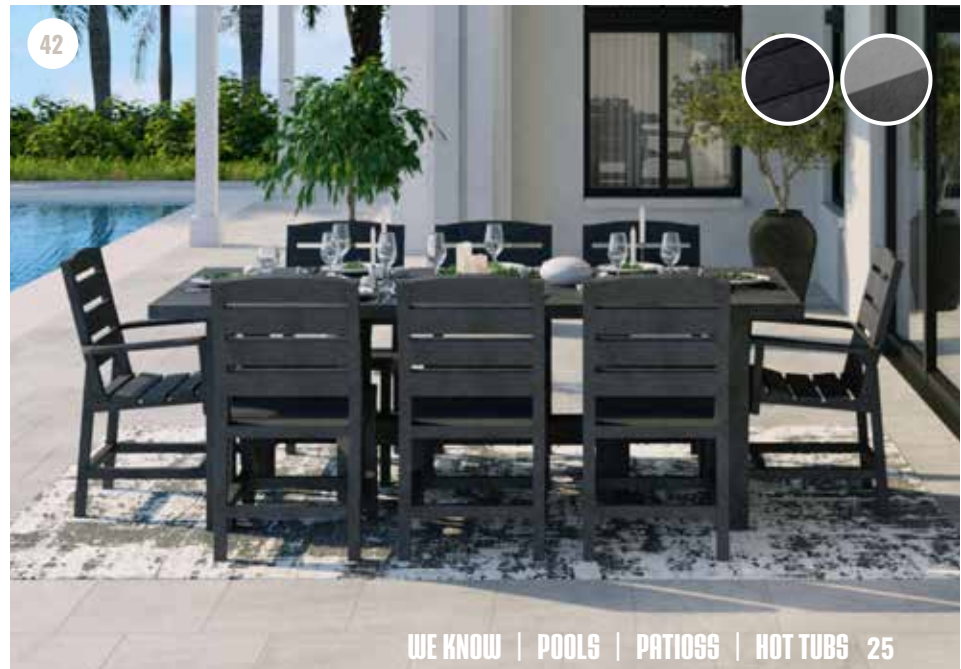

SHOWN WITH SLATE GREY FRAME & CANVAS GRANITE CUSHIONS

FRAME COLOURS

SUNBRELLA STOCK FABRICS
While supplies last.

42