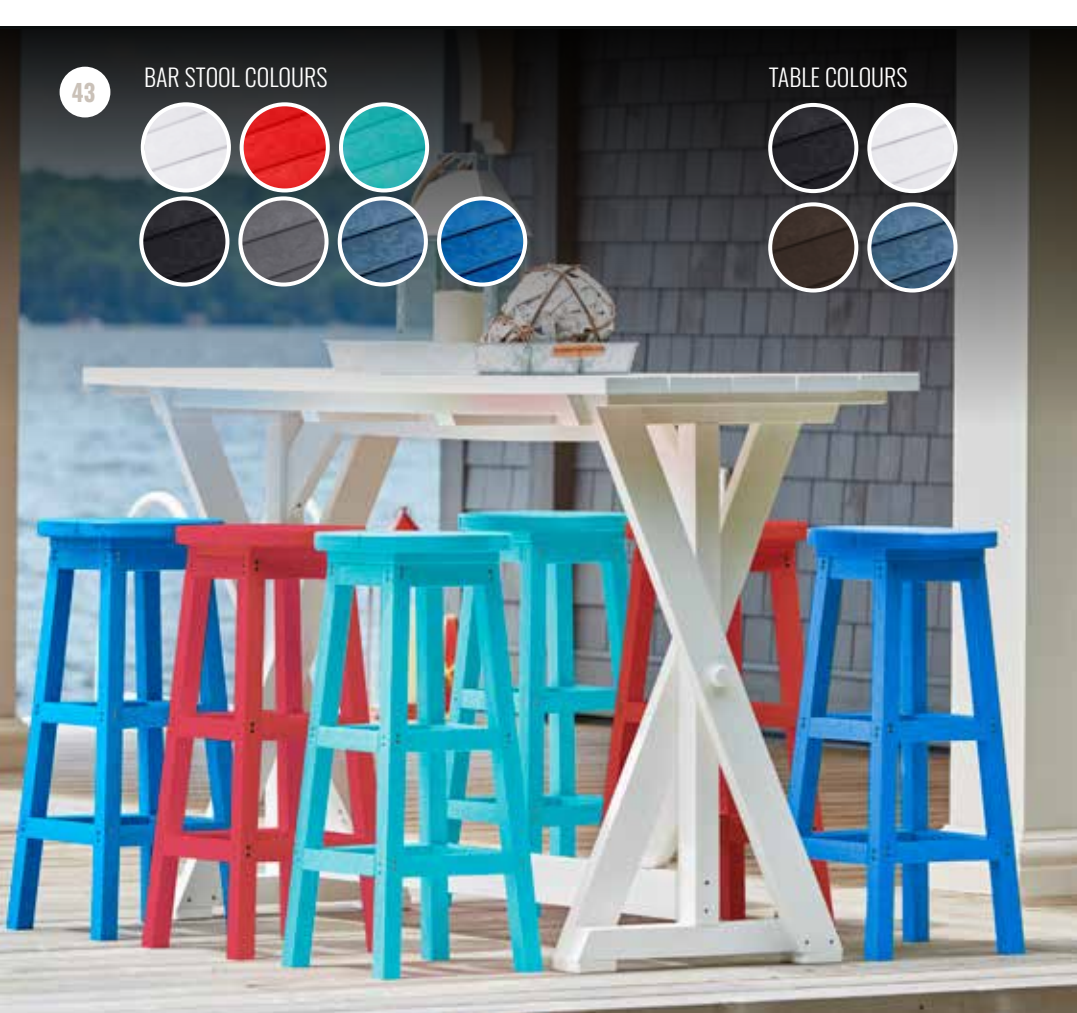

### 42. NAPA DINING

- Dining Swivel Arm Chair
- Dining Arm Chair
- Dining Table
- Armless Chair (Custom Order)

41 sunbrella

SHOWN WITH SLATE GREY FRAME & CANVAS GRANITE CUSHIONS

FRAME COLOURS

SUNBRELLA STOCK FABRICS  
While supplies last.

42

- 43. BAR STOOL COLOURS**
- White
  - Red
  - Teal
  - Black
  - Grey
  - Blue
- TABLE COLOURS**
- Black
  - White
  - Brown
  - Blue

**43. HARVEST BAR**  
Pub Height Harvest Table  
Backless Bar Stool