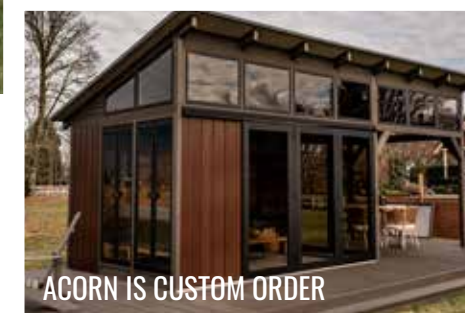

ACORN IS CUSTOM ORDER