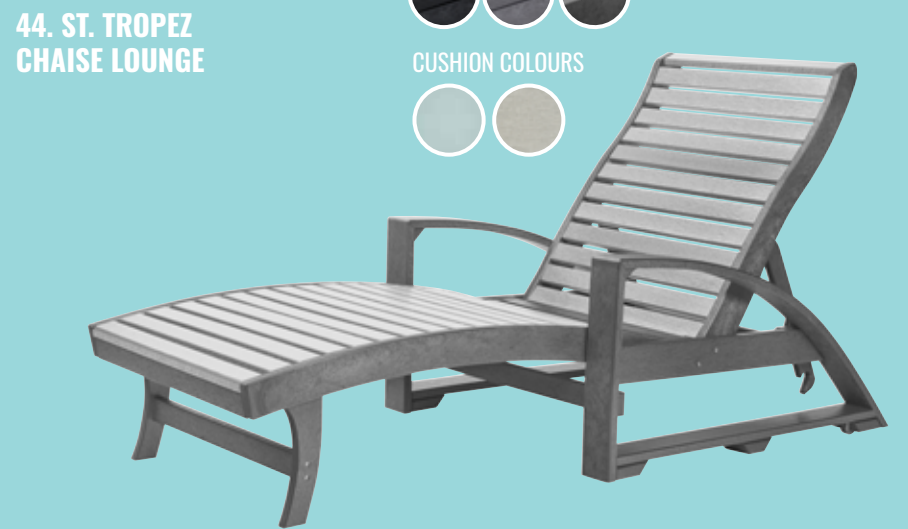

### 42. NAPA DINING

- Dining Swivel Arm Chair
- Dining Arm Chair
- Dining Table
- Armless Chair (Custom Order)

41 sunbrella

SHOWN WITH SLATE GREY FRAME & CANVAS GRANITE CUSHIONS

FRAME COLOURS

SUNBRELLA STOCK FABRICS  
While supplies last.

42

- 43. BAR STOOL COLOURS**
- White
  - Red
  - Teal
  - Black
  - Grey
  - Blue
- TABLE COLOURS**
- Black
  - White
  - Brown
  - Blue

**43. HARVEST BAR**  
Pub Height Harvest Table  
Backless Bar Stool