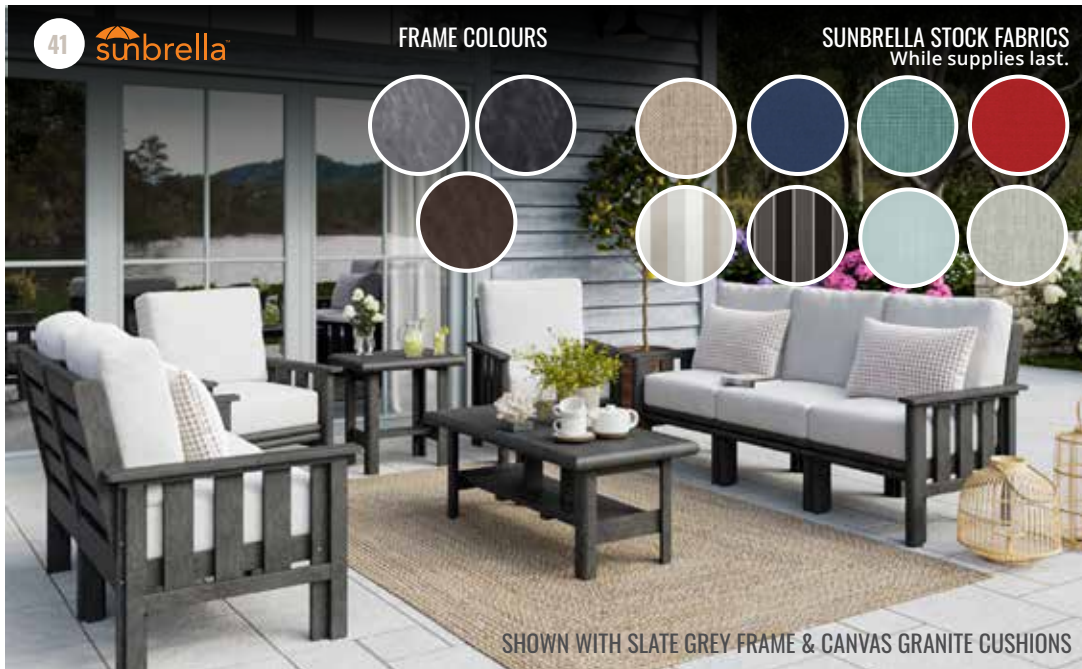

SHOWN WITH BLACK FRAME & CANVAS GRANITE CUSHIONS

42. NAPA DINING

- Dining Swivel Arm Chair
- Dining Arm Chair
- Dining Table
- Armless Chair (Custom Order)

41 sunbrella

SHOWN WITH SLATE GREY FRAME & CANVAS GRANITE CUSHIONS