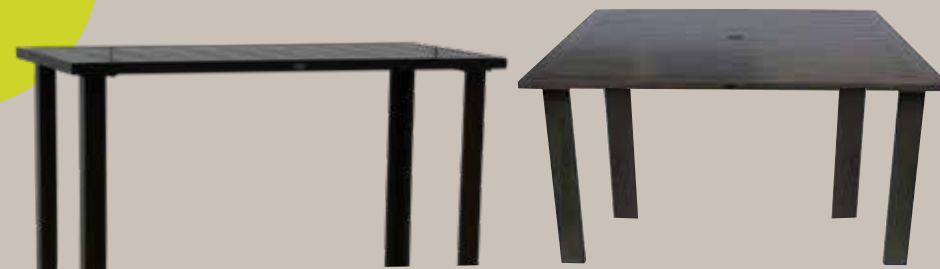

COORDINATING LOUNGE & DINING OPTIONS