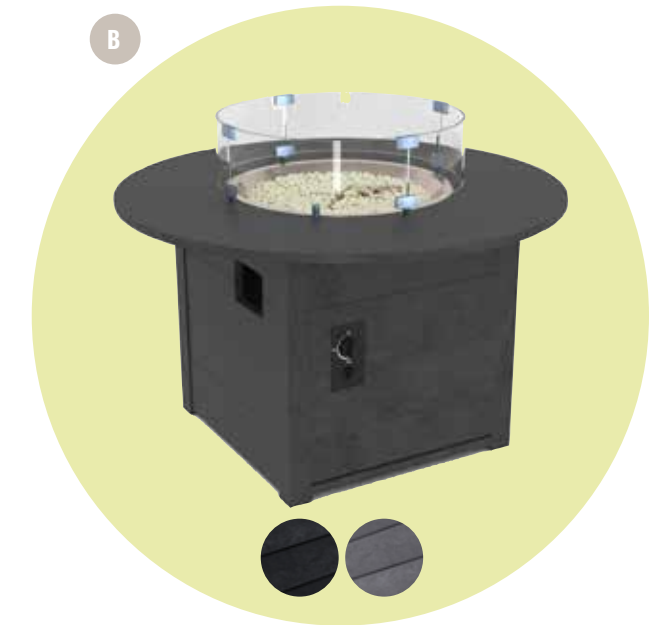

55. CAST CONCRETE FIRE PITS

- A. 28" x 60" x 17" Granville Fire Table
- B. 40" Ross Fire Table
- C. 34" Venice Fire Table
- D. 34" Westport Fire Table
- E. 26" Nantucket Fire Bowl
- F. 56" x 32" x 14" Hampton Fire Table
- G. 26" Jefferson Fire Bowl
- H. 34" Aurora Fire Table
- I. 18" Lava Tube

Available in Propane and Natural Gas. Protective cover, wind screen and propane tank covers are available.