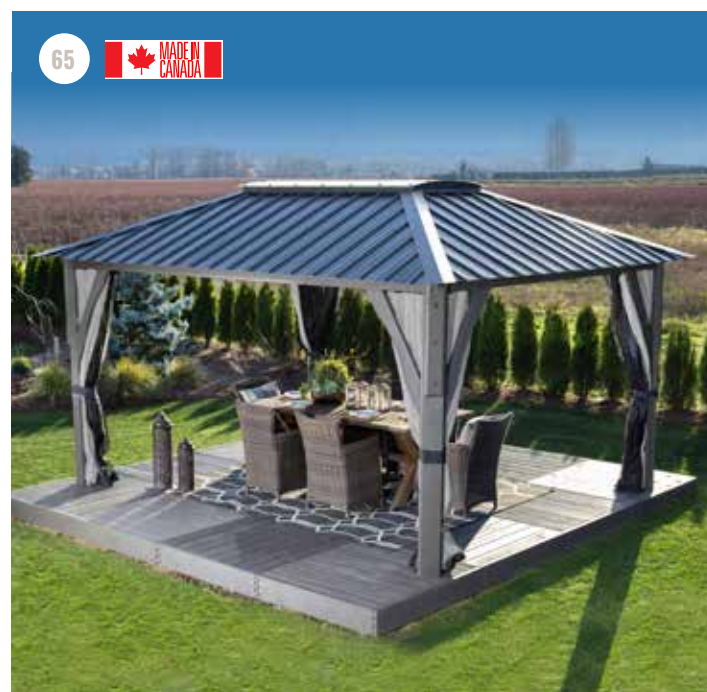

65 **MADE IN CANADA**