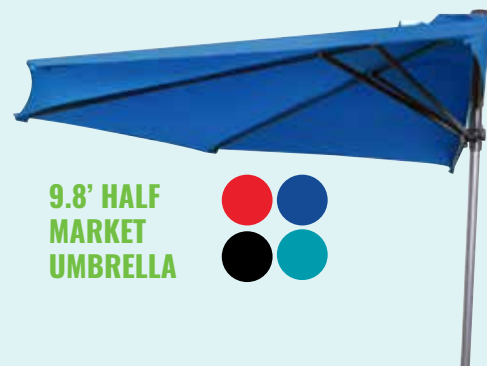

**46. FIESTA**  
9.25' x 13' Steel & Aluminum  
Available In Anthracite/Grey Canopy.

**get some shade with a gazebo or pergola**

**9' MANUAL TILT MARKET UMBRELLA**

**ESCAPE THE HEAT  
with an umbrella**

**6' MANUAL TILT MARKET UMBRELLA**

DAYDREAM

WILDFLOWER

ATLANTIC

**7.5' MANUAL TILT MARKET UMBRELLA**

**9.8' HALF MARKET UMBRELLA**

**9' AUTO-TILT MARKET UMBRELLA**

**10' X 6.5' COLLAR UNIT UMBRELLA**

**11' AUTO-TILT MARKET UMBRELLA**